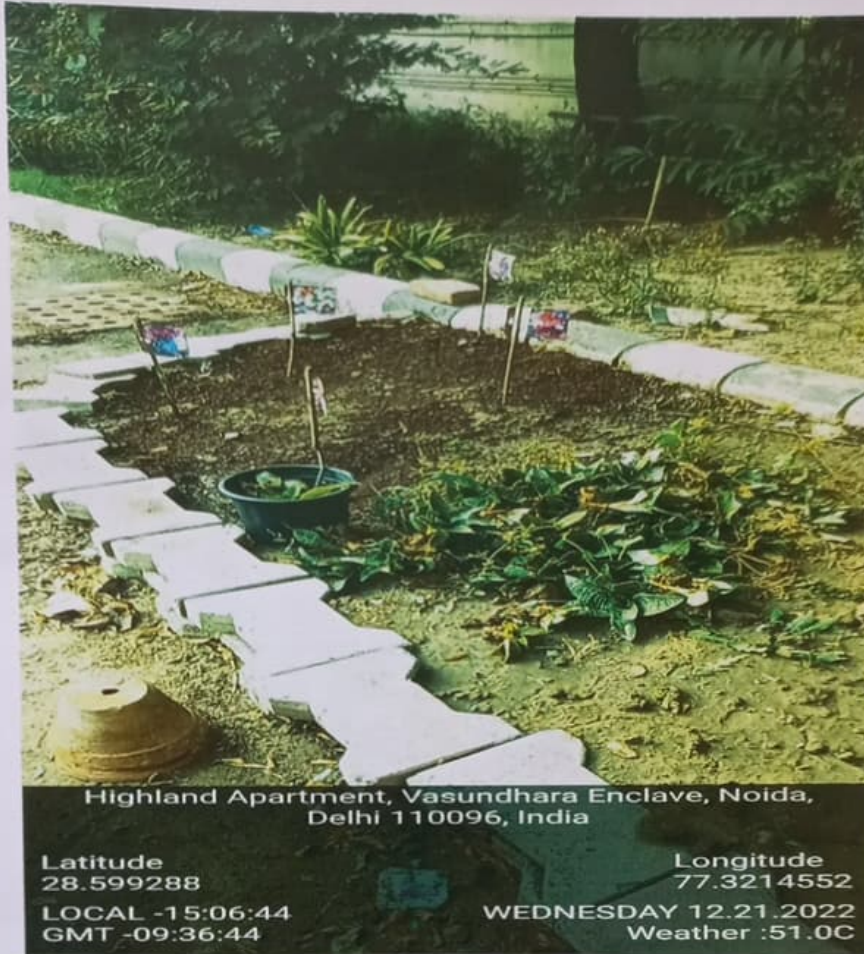

LOCAL -10:05:50
GMT -04:35:50

Longitude
77.3221184

THURSDAY 12.22.2022
Weather :51.0C

Herbal Garden

Preparation of bed for planting new saplings

Plantation Drive from home during the pandemic on 18. January.2022