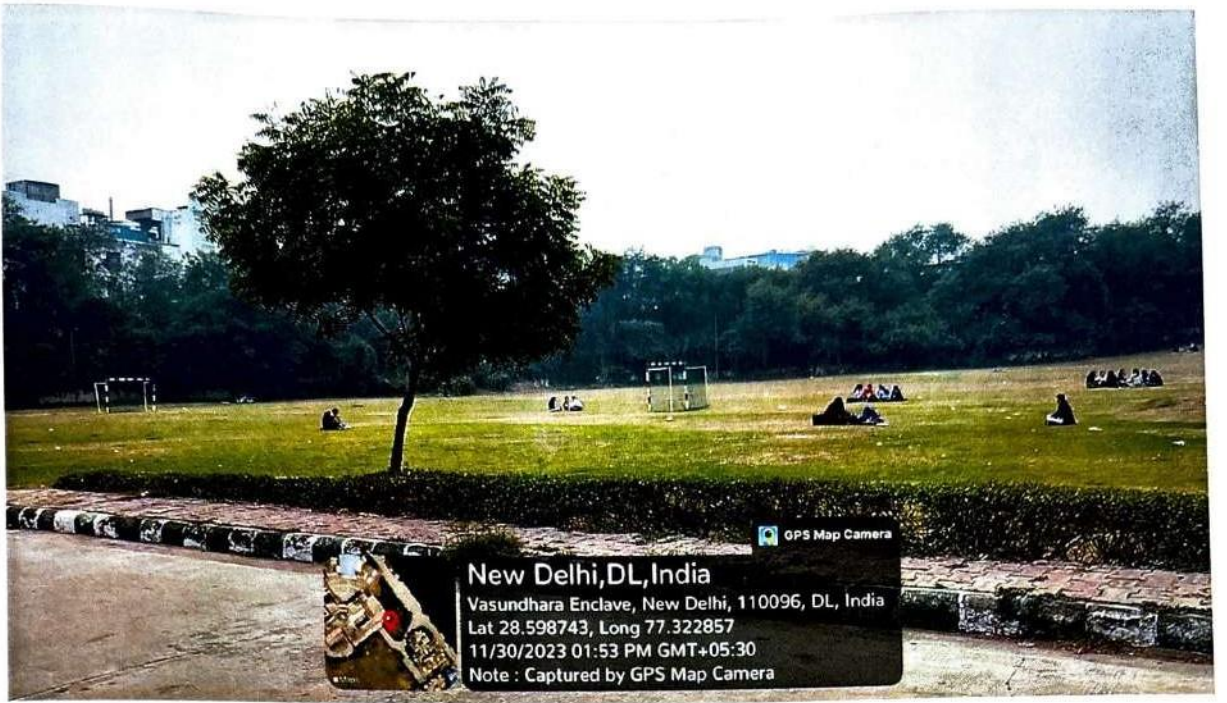

7.1.5 Green campus initiatives

Pedestrian friendly pavement

Green Campus

A handwritten signature in green ink, consisting of stylized, cursive letters.

Planting new saplings

Herbal Garden

A handwritten signature in green ink, appearing to be 'Ranjit', located in the bottom right corner of the page.

Pedestrian friendly pavement

Saplings for the plantation

Herbal Garden

Green Campus

Grass covered ground

Campus with trees

GPS Map Camera

New Delhi, DL, India

Vasundhara Enclave, New Delhi, 110096, DL, India

Lat 28.598854, Long 77.322167

11/30/2023 01:46 PM GMT+05:30

Note : Captured by GPS Map Camera

Green Campus

Restricted Entry of the automobiles

[Handwritten signature]